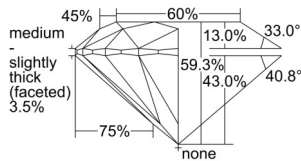

GIA®

FACSIMILE

GIA REPORT 1508216431

Verify this report at GIA.edu

GIA NATURAL DIAMOND DOSSIER®

August 20, 2024
GIA Report Number 1508216431
Shape and Cutting Style ..... Round Brilliant
Measurements ..... 4.37 - 4.40 x 2.60 mm

GRADING RESULTS

Carat Weight ..... 0.30 carat
Color Grade ..... G
Clarity Grade VS2
Cut Grade ..... Excellent

ADDITIONAL GRADING INFORMATION

Polish ..... Excellent
Symmetry ..... Excellent
Fluorescence ..... None
Clarity Characteristics ..... Cloud
Inscription(s): GIA 1508216431

PROPORTIONS

Profile to actual proportions

GRADING SCALES

GIA COLOR SCALE	GIA CLARITY SCALE	GIA CUT SCALE
D	FLAWLESS	EXCELLENT
E	FLAWLESS	
F	INTERNALLY FLAWLESS	VERY GOOD
G	FLAWLESS	
H	VVS₁	GOOD
I	VVS₂	
J	VS₁	FAIR
K	VS₂	
L	SI₁	POOR
M	SI₂	
N	I₁	
O	I₂	
P	I₃	
Q		
R		
S		
T		
U		
V		
W		
X		
Y		
Z