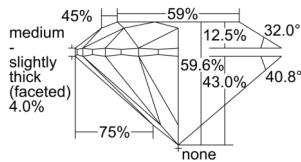

GIA®

FACSIMILE

GIA REPORT 1508217744

Verify this report at GIA.edu

GIA NATURAL DIAMOND DOSSIER®

August 20, 2024
GIA Report Number 1508217744
Shape and Cutting Style ..... Round Brilliant
Measurements ..... 5.55 - 5.57 x 3.31 mm

GRADING RESULTS

Carat Weight ..... 0.62 carat
Color Grade ..... G
Clarity Grade VS2
Cut Grade ..... Excellent

ADDITIONAL GRADING INFORMATION

Polish ..... Excellent
Symmetry ..... Excellent
Fluorescence ..... None
Clarity Characteristics ..... Cloud
Inscription(s): GIA 1508217744

PROPORTIONS

Profile to actual proportions

GRADING SCALES

GIA COLOR SCALE	GIA CLARITY SCALE	GIA CUT SCALE	
D	FLAWLESS	EXCELLENT	
E	INTERNALLY FLAWLESS		
F		VVS₁	VERY GOOD
G	VVS₂		
H	VS₁	GOOD	
I	VS₂		
J	SI₁	FAIR	
K	SI₂		
L	I₁	POOR	
M	I₂		
N	I₃		
O			
P			
Q			
R			
S			
T			
U			
V			
W			
X			
Y			
Z