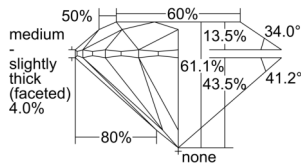

GIA®

FACSIMILE

GIA REPORT 1508222226

Verify this report at GIA.edu

GIA NATURAL DIAMOND DOSSIER®

August 20, 2024
GIA Report Number 1508222226
Shape and Cutting Style ..... Round Brilliant
Measurements ..... 4.77 - 4.81 x 2.93 mm

GRADING RESULTS

Carat Weight ..... 0.41 carat
Color Grade ..... G
Clarity Grade VS2
Cut Grade ..... Excellent

ADDITIONAL GRADING INFORMATION

Polish ..... Excellent
Symmetry ..... Excellent
Fluorescence ..... None
Clarity Characteristics ..... Crystal, Cloud, Needle
Inscription(s): GIA 1508222226

PROPORTIONS

GRADING SCALES

GIA COLOR SCALE	GIA CLARITY SCALE	GIA CUT SCALE	
D	FLAWLESS	EXCELLENT	
E	INTERNALLY FLAWLESS		
F		VVS₁	VERY GOOD
G	VVS₂		
H	VS₁	GOOD	
I	VS₂		
J	SI₁	FAIR	
K	SI₂		
L	I₁	POOR	
M	I₂		
N	I₃		
O			
P			
Q			
R			
S			
T			
U			
V			
W			
X			
Y			
Z