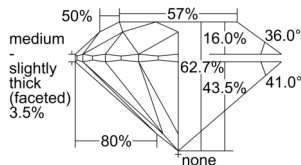

GIA®

FACSIMILE

GIA REPORT 1508224133

Verify this report at GIA.edu

GIA NATURAL DIAMOND DOSSIER®

August 21, 2024
GIA Report Number 1508224133
Shape and Cutting Style ..... Round Brilliant
Measurements ..... 5.68 - 5.72 x 3.58 mm

GRADING RESULTS

Carat Weight ..... 0.72 carat
Color Grade I
Clarity Grade VS1
Cut Grade ..... Excellent

ADDITIONAL GRADING INFORMATION

Polish ..... Excellent
Symmetry ..... Excellent
Fluorescence ..... Faint
Clarity Characteristics ..... Cloud, Crystal, Needle
Inscription(s): GIA 1508224133

PROPORTIONS

Profile to actual proportions

GRADING SCALES

GIA COLOR SCALE	GIA CLARITY SCALE	GIA CUT SCALE	
D	FLAWLESS	EXCELLENT	
E	INTERNALLY FLAWLESS		
F		VVS₁	VERY GOOD
G	VVS₂		
H	VS₁	GOOD	
I	VS₂		
J	SI₁	FAIR	
K	SI₂		
L	I₁	POOR	
M	I₂		
N	I₃		
O			
P			
Q			
R			
S			
T			
U			
V			
W			
X			
Y			
Z