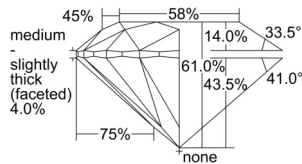

GIA®

FACSIMILE

GIA REPORT 1508227766

Verify this report at GIA.edu

GIA NATURAL DIAMOND DOSSIER®

August 22, 2024
GIA Report Number 1508227766
Shape and Cutting Style ..... Round Brilliant
Measurements ..... 5.73 - 5.75 x 3.50 mm

GRADING RESULTS

Carat Weight ..... 0.71 carat
Color Grade ..... F
Clarity Grade VS1
Cut Grade ..... Excellent

ADDITIONAL GRADING INFORMATION

Polish ..... Excellent
Symmetry ..... Excellent
Fluorescence ..... None
Clarity Characteristics..... Crystal, Cloud, Needle, Pinpoint
Inscription(s): GIA 1508227766

PROPORTIONS

Profile to actual proportions

GRADING SCALES

GIA COLOR SCALE	GIA CLARITY SCALE	GIA CUT SCALE	
D	FLAWLESS	EXCELLENT	
E	INTERNALLY FLAWLESS		
F		VVS₁	VERY GOOD
G	VVS₂		
H	VS₁	GOOD	
I	VS₂		
J	SI₁	FAIR	
K	SI₂		
L	I₁	POOR	
M			
N			
O	I₂		
P			
Q			
R	I₃		
S			
T			
U			
V			
W			
X			
Y			
Z