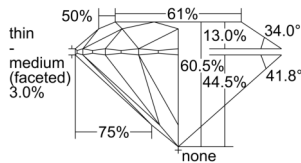

GIA®

FACSIMILE

GIA REPORT 1508229176

Verify this report at GIA.edu

GIA NATURAL DIAMOND DOSSIER®

August 21, 2024
GIA Report Number 1508229176
Shape and Cutting Style ..... Round Brilliant
Measurements ..... 4.84 - 4.87 x 2.94 mm

GRADING RESULTS

Carat Weight ..... 0.42 carat
Color Grade ..... E
Clarity Grade VS1
Cut Grade ..... Excellent

ADDITIONAL GRADING INFORMATION

Polish ..... Excellent
Symmetry ..... Excellent
Fluorescence ..... None
Clarity Characteristics..... Cloud, Needle, Pinpoint
Inscription(s): GIA 1508229176

PROPORTIONS

Profile to actual proportions

GRADING SCALES

GIA COLOR SCALE	GIA CLARITY SCALE	GIA CUT SCALE	
D	FLAWLESS	EXCELLENT	
E	INTERNALLY FLAWLESS		
F		VVS₁	VERY GOOD
G	VVS₂		
H	VS₁	GOOD	
I	VS₂		
J	SI₁	FAIR	
K	SI₂		
L	I₁	POOR	
M			
N			
O	I₂		
P			
Q			
R	I₃		
S			
T			
U			
V			
W			
X			
Y			
Z