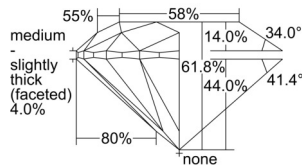

GIA®

FACSIMILE

GIA REPORT 1508240524

Verify this report at GIA.edu

GIA NATURAL DIAMOND DOSSIER®

August 22, 2024
GIA Report Number 1508240524
Shape and Cutting Style ..... Round Brilliant
Measurements ..... 5.93 - 5.97 x 3.68 mm

GRADING RESULTS

Carat Weight ..... 0.80 carat
Color Grade ..... D
Clarity Grade VS1
Cut Grade ..... Excellent

ADDITIONAL GRADING INFORMATION

Polish ..... Excellent
Symmetry ..... Excellent
Fluorescence ..... Faint
Clarity Characteristics ..... Crystal, Pinpoint
Inscription(s): GIA 1508240524

PROPORTIONS

Profile to actual proportions

GRADING SCALES

GIA COLOR SCALE	GIA CLARITY SCALE	GIA CUT SCALE	
D	FLAWLESS	EXCELLENT	
E	INTERNALLY FLAWLESS		
F		VVS₁	VERY GOOD
G	VVS₂		
H	VS₁	GOOD	
I	VS₂		
J	SI₁	FAIR	
K	SI₂		
L	I₁	POOR	
M	I₂		
N	I₃		
O			
P			
Q			
R			
S			
T			
U			
V			
W			
X			
Y			
Z