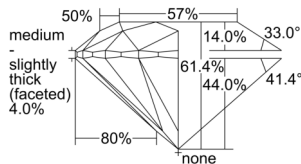

GIA®

FACSIMILE

GIA REPORT 1508249631

Verify this report at GIA.edu

GIA NATURAL DIAMOND DOSSIER®

August 22, 2024
GIA Report Number 1508249631
Shape and Cutting Style ..... Round Brilliant
Measurements ..... 5.26 - 5.28 x 3.24 mm

GRADING RESULTS

Carat Weight ..... 0.54 carat
Color Grade ..... F
Clarity Grade VS1
Cut Grade ..... Excellent

ADDITIONAL GRADING INFORMATION

Polish ..... Excellent
Symmetry ..... Excellent
Fluorescence ..... None
Clarity Characteristics..... Crystal, Cloud, Needle, Pinpoint
Inscription(s): GIA 1508249631

PROPORTIONS

Profile to actual proportions

GRADING SCALES

GIA COLOR SCALE	GIA CLARITY SCALE	GIA CUT SCALE	
D	FLAWLESS	EXCELLENT	
E	INTERNALLY FLAWLESS		
F		VVS₁	VERY GOOD
G	VVS₂		
H	VS₁	GOOD	
I	VS₂		
J	SI₁	FAIR	
K	SI₂		
L	I₁	POOR	
M	I₂		
N	I₃		
O			
P			
Q			
R			
S			
T			
U			
V			
W			
X			
Y			
Z