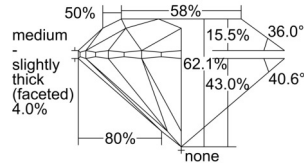

GIA®

FACSIMILE

GIA REPORT 1508249739

Verify this report at GIA.edu

GIA NATURAL DIAMOND DOSSIER®

August 23, 2024
GIA Report Number 1508249739
Shape and Cutting Style ..... Round Brilliant
Measurements ..... 5.05 - 5.09 x 3.15 mm

GRADING RESULTS

Carat Weight ..... 0.50 carat
Color Grade ..... E
Clarity Grade VVS1
Cut Grade ..... Excellent

ADDITIONAL GRADING INFORMATION

Polish ..... Excellent
Symmetry ..... Excellent
Fluorescence ..... None
Clarity Characteristics ..... Pinpoint
Inscription(s): GIA 1508249739

PROPORTIONS

Profile to actual proportions

GRADING SCALES

GIA COLOR SCALE	GIA CLARITY SCALE	GIA CUT SCALE	
D	FLAWLESS	EXCELLENT	
E	INTERNALLY FLAWLESS		
F		VVS₁	VERY GOOD
G	VVS₂		
H	VS₁	GOOD	
I	VS₂		
J	SI₁	FAIR	
K	SI₂		
L	I₁	POOR	
M			
N			
O	I₂		
P			
Q			
R	I₃		
S			
T			
U			
V			
W			
X			
Y			
Z