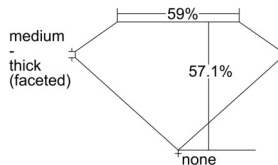

GIA®

FACSIMILE

GIA REPORT 1508250567

Verify this report at GIA.edu

GIA NATURAL DIAMOND DOSSIER®

August 22, 2024
GIA Report Number 1508250567
Shape and Cutting Style ..... Heart Brilliant
Measurements ..... 5.05 x 5.73 x 3.28 mm

GRADING RESULTS

Carat Weight ..... 0.55 carat
Color Grade ..... G
Clarity Grade VS2

ADDITIONAL GRADING INFORMATION

Polish ..... Excellent
Symmetry ..... Very Good
Fluorescence ..... None
Clarity Characteristics ..... Crystal
Inscription(s): GIA 1508250567

PROPORTIONS

Profile not to actual proportions

GRADING SCALES

GIA COLOR SCALE		GIA CLARITY SCALE			
COLORLESS	D	VERY VERY SLIGHTLY INCLUDED	FLAWLESS		
	E		INTERNALLY FLAWLESS		
	F	VERY SLIGHTLY INCLUDED	VVS₁		
	G		VVS₂		
	H		VS₁		
	NEAR COLORLESS	I	SLIGHTLY INCLUDED	VS₂	
		J		SI₁	
		FAINT	K	INCLUDED	SI₂
			L		I₁
			M		I₂
VERT LIGHT	N	LIGHT	I₃		
	O				
	P				
	Q				
	R