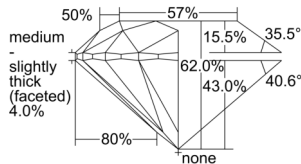

GIA®

FACSIMILE

GIA REPORT 1508254911

Verify this report at GIA.edu

GIA NATURAL DIAMOND DOSSIER®

August 22, 2024
GIA Report Number 1508254911
Shape and Cutting Style ..... Round Brilliant
Measurements ..... 4.33 - 4.35 x 2.69 mm

GRADING RESULTS

Carat Weight ..... 0.31 carat
Color Grade ..... F
Clarity Grade VS1
Cut Grade ..... Excellent

ADDITIONAL GRADING INFORMATION

Polish ..... Excellent
Symmetry ..... Excellent
Fluorescence ..... None
Clarity Characteristics..... Crystal, Needle, Pinpoint
Inspection(s): GIA 1508254911

PROPORTIONS

Profile to actual proportions

GRADING SCALES

GIA COLOR SCALE	GIA CLARITY SCALE	GIA CUT SCALE	
D	FLAWLESS	EXCELLENT	
E	INTERNALLY FLAWLESS		
F		VVS₁	VERY GOOD
G	VVS₂		
H	VS₁	GOOD	
I	VS₂		
J	SI₁	FAIR	
K	SI₂		
L	I₁	POOR	
M	I₂		
N	I₃		
O			
P			
Q			
R			
S			
T			
U			
V			
W			
X			
Y			
Z