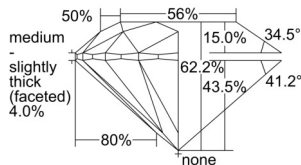

GIA®

FACSIMILE

GIA REPORT 1508256184

Verify this report at GIA.edu

GIA NATURAL DIAMOND DOSSIER®

August 22, 2024
GIA Report Number 1508256184
Shape and Cutting Style ..... Round Brilliant
Measurements ..... 4.27 - 4.30 x 2.67 mm

GRADING RESULTS

Carat Weight ..... 0.30 carat
Color Grade ..... F
Clarity Grade VS2
Cut Grade ..... Excellent

ADDITIONAL GRADING INFORMATION

Polish ..... Excellent
Symmetry ..... Excellent
Fluorescence ..... None
Clarity Characteristics ..... Crystal, Cloud
Inscription(s): GIA 1508256184

PROPORTIONS

Profile to actual proportions

GRADING SCALES

GIA COLOR SCALE	GIA CLARITY SCALE	GIA CUT SCALE	
D	FLAWLESS	EXCELLENT	
E	INTERNALLY FLAWLESS		
F		VVS₁	VERY GOOD
G	VVS₂		
H	VS₁	GOOD	
I	VS₂		
J	SI₁	FAIR	
K	SI₂		
L	I₁	POOR	
M			
N			
O	I₂		
P			
Q			
R	I₃		
S			
T			
U			
V			
W			
X			
Y			
Z