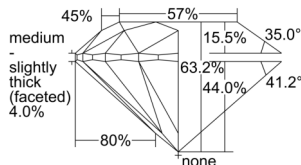

GIA®

FACSIMILE

GIA REPORT 1508256515

Verify this report at GIA.edu

GIA NATURAL DIAMOND DOSSIER®

September 09, 2024
GIA Report Number 1508256515
Shape and Cutting Style ..... Round Brilliant
Measurements ..... 6.11 - 6.15 x 3.87 mm

GRADING RESULTS

Carat Weight ..... 0.90 carat
Color Grade ..... H
Clarity Grade S11
Cut Grade ..... Excellent

ADDITIONAL GRADING INFORMATION

Polish ..... Excellent
Symmetry ..... Excellent
Fluorescence ..... None
Clarity Characteristics ..... Crystal, Cloud
Inscription(s): GIA 1508256515

PROPORTIONS

Profile to actual proportions

GRADING SCALES

GIA COLOR SCALE	GIA CLARITY SCALE	GIA CUT SCALE	
D	FLAWLESS	EXCELLENT	
E	INTERNALLY FLAWLESS		
F		VVS₁	VERY GOOD
G	VVS₂		
H	VS₁	GOOD	
I	VS₂		
J	S1₁	FAIR	
K	S1₂		
L	I₁	POOR	
M	I₂		
N	I₃		
O			
P			
Q			
R			
S			
T			
U			
V			
W			
X			
Y			
Z