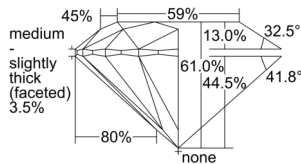

GIA®

FACSIMILE

GIA REPORT 1508258286

Verify this report at GIA.edu

GIA NATURAL DIAMOND DOSSIER®

August 26, 2024
GIA Report Number 1508258286
Shape and Cutting Style ..... Round Brilliant
Measurements ..... 5.59 - 5.60 x 3.41 mm

GRADING RESULTS

Carat Weight ..... 0.64 carat
Color Grade ..... G
Clarity Grade VS1
Cut Grade ..... Excellent

ADDITIONAL GRADING INFORMATION

Polish ..... Excellent
Symmetry ..... Excellent
Fluorescence ..... Very Strong Blue
Clarity Characteristics..... Cloud, Crystal, Feather, Needle
Inscription(s): GIA 1508258286

PROPORTIONS

Profile to actual proportions

GRADING SCALES

GIA COLOR SCALE	GIA CLARITY SCALE	GIA CUT SCALE	
D	FLAWLESS	EXCELLENT	
E	INTERNALLY FLAWLESS		
F		VVS₁	VERY GOOD
G	VVS₂		
H	VS₁	GOOD	
I	VS₂		
J	SI₁	FAIR	
K	SI₂		
L	I₁	POOR	
M	I₂		
N	I₃		
O			
P			
Q			
R			
S			
T			
U			
V			
W			
X			
Y			
Z