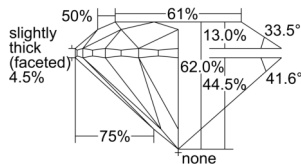

GIA®

FACSIMILE

GIA REPORT 1508262467

Verify this report at GIA.edu

GIA NATURAL DIAMOND DOSSIER®

August 23, 2024
GIA Report Number 1508262467
Shape and Cutting Style ..... Round Brilliant
Measurements ..... 5.09 - 5.12 x 3.16 mm

GRADING RESULTS

Carat Weight ..... 0.51 carat
Color Grade ..... D
Clarity Grade VVS2
Cut Grade ..... Excellent

ADDITIONAL GRADING INFORMATION

Polish ..... Excellent
Symmetry ..... Excellent
Fluorescence ..... Medium Blue
Clarity Characteristics..... Cloud, Pinpoint, Indented Natural
Inscription(s): GIA 1508262467

PROPORTIONS

Profile to actual proportions

GRADING SCALES

GIA COLOR SCALE	GIA CLARITY SCALE	GIA CUT SCALE	
D	FLAWLESS	EXCELLENT	
E	INTERNALLY FLAWLESS		
F		VVS₁	VERY GOOD
G	VVS₂		
H	VS₁	GOOD	
I	VS₂		
J	SI₁	FAIR	
K	SI₂		
L	I₁	POOR	
M			
N			
O	I₂		
P			
Q	I₃		
R			
S			
T			
U			
V			
W			
X			
Y			
Z