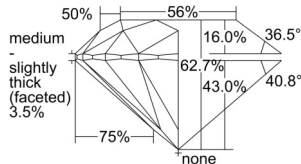

GIA®

FACSIMILE

GIA REPORT 1508262708

Verify this report at GIA.edu

GIA NATURAL DIAMOND DOSSIER®

August 28, 2024
GIA Report Number 1508262708
Shape and Cutting Style ..... Round Brilliant
Measurements ..... 5.29 - 5.33 x 3.33 mm

GRADING RESULTS

Carat Weight ..... 0.58 carat
Color Grade ..... D
Clarity Grade S11
Cut Grade ..... Excellent

ADDITIONAL GRADING INFORMATION

Polish ..... Excellent
Symmetry ..... Excellent
Fluorescence ..... None
Clarity Characteristics ..... Crystal
Inscription(s): GIA 1508262708

PROPORTIONS

Profile to actual proportions

GRADING SCALES

GIA COLOR SCALE	GIA CLARITY SCALE	GIA CUT SCALE	
D	FLAWLESS	EXCELLENT	
E	INTERNALLY FLAWLESS		
F		VVS₁	VERY GOOD
G	VVS₂		
H	VS₁	GOOD	
I	VS₂		
J	S1₁	FAIR	
K	S1₂		
L	I₁	POOR	
M	I₂		
N	I₃		
O			
P			
Q			
R			
S			
T			
U			
V			
W			
X			
Y			
Z