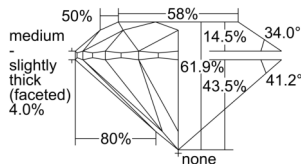

GIA®

FACSIMILE

GIA REPORT 1508264759

Verify this report at GIA.edu

GIA NATURAL DIAMOND DOSSIER®

August 23, 2024
GIA Report Number 1508264759
Shape and Cutting Style ..... Round Brilliant
Measurements ..... 4.08 - 4.10 x 2.53 mm

GRADING RESULTS

Carat Weight ..... 0.26 carat
Color Grade ..... F
Clarity Grade VS1
Cut Grade ..... Excellent

ADDITIONAL GRADING INFORMATION

Polish ..... Excellent
Symmetry ..... Excellent
Fluorescence ..... None
Clarity Characteristics ..... Cloud, Pinpoint
Inscription(s): GIA 1508264759

PROPORTIONS

Profile to actual proportions

GRADING SCALES

GIA COLOR SCALE	GIA CLARITY SCALE	GIA CUT SCALE	
D	FLAWLESS	EXCELLENT	
E	INTERNALLY FLAWLESS		
F		VVS₁	VERY GOOD
G	VVS₂		
H	VS₁	GOOD	
I	VS₂		
J	SI₁	FAIR	
K	SI₂		
L	I₁	POOR	
M	I₂		
N	I₃		
O			
P			
Q			
R			
S			
T			
U			
V			
W			
X			
Y			
Z