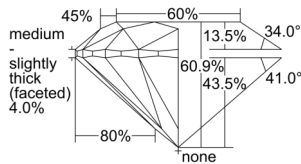

GIA®

FACSIMILE

GIA REPORT 1508267439

Verify this report at GIA.edu

GIA NATURAL DIAMOND DOSSIER®

August 23, 2024
GIA Report Number 1508267439
Shape and Cutting Style ..... Round Brilliant
Measurements ..... 4.02 - 4.03 x 2.45 mm

GRADING RESULTS

Carat Weight ..... 0.24 carat
Color Grade ..... H
Clarity Grade VS1
Cut Grade ..... Excellent

ADDITIONAL GRADING INFORMATION

Polish ..... Excellent
Symmetry ..... Excellent
Fluorescence ..... None
Clarity Characteristics ..... Crystal
Inscription(s): GIA 1508267439

PROPORTIONS

GRADING SCALES

GIA COLOR SCALE	GIA CLARITY SCALE	GIA CUT SCALE	
D	FLAWLESS	EXCELLENT	
E	INTERNALLY FLAWLESS		
F		VVS₁	VERY GOOD
G	VVS₂		
H	VS₁	GOOD	
I	VS₂		
J	SI₁	FAIR	
K	SI₂		
L	I₁	POOR	
M	I₂		
N	I₃		
O			
P			
Q			
R			
S			
T			
U			
V			
W			
X			
Y			
Z