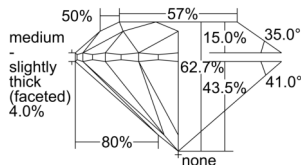

GIA®

FACSIMILE

GIA REPORT 1508273943

Verify this report at GIA.edu

GIA NATURAL DIAMOND DOSSIER®

August 27, 2024
GIA Report Number 1508273943
Shape and Cutting Style ..... Round Brilliant
Measurements ..... 6.14 - 6.17 x 3.86 mm

GRADING RESULTS

Carat Weight ..... 0.91 carat
Color Grade ..... H
Clarity Grade VS1
Cut Grade ..... Excellent

ADDITIONAL GRADING INFORMATION

Polish ..... Excellent
Symmetry ..... Excellent
Fluorescence ..... None
Clarity Characteristics..... Crystal, Feather, Pinpoint
Inscription(s): GIA 1508273943

PROPORTIONS

Profile to actual proportions