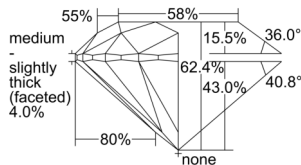

GIA®

FACSIMILE

GIA REPORT 1508280344

Verify this report at GIA.edu

GIA NATURAL DIAMOND DOSSIER®

August 29, 2024
GIA Report Number 1508280344
Shape and Cutting Style ..... Round Brilliant
Measurements ..... 5.30 - 5.34 x 3.32 mm

GRADING RESULTS

Carat Weight ..... 0.59 carat
Color Grade ..... G
Clarity Grade VS2
Cut Grade ..... Excellent

ADDITIONAL GRADING INFORMATION

Polish ..... Excellent
Symmetry ..... Excellent
Fluorescence ..... Faint
Clarity Characteristics ..... Cloud
Inscription(s): GIA 1508280344

PROPORTIONS

Profile to actual proportions

GRADING SCALES

GIA COLOR SCALE

COLORESS	D
	E
	F
	G
	H
	I
	J
NEAR COLORESS	K
	L
FAIN	M
	N
	O
	P
VERY LIGHT	Q
	R
	S
	T
	U
	V
	W
	X
	Y
LIGHT	Z

GIA CLARITY SCALE

VERY VERY SLIGHTLY INCLUDED	FLAWLESS
	INTERNALLY FLAWLESS
VERY SLIGHTLY INCLUDED	VVS₁
	VVS₂
SLIGHTLY INCLUDED	VS₁
	VS₂
INCLUDED	SI₁
	SI₂
	I₁
	I₂
	I₃

GIA CUT SCALE

EXCELLENT
VERY GOOD
GOOD
FAIR
POOR