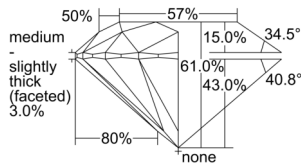

GIA®

FACSIMILE

GIA REPORT 1508280671

Verify this report at GIA.edu

GIA NATURAL DIAMOND DOSSIER®

August 27, 2024
GIA Report Number 1508280671
Shape and Cutting Style ..... Round Brilliant
Measurements ..... 5.70 - 5.73 x 3.49 mm

GRADING RESULTS

Carat Weight ..... 0.70 carat
Color Grade ..... H
Clarity Grade S11
Cut Grade ..... Excellent

ADDITIONAL GRADING INFORMATION

Polish ..... Excellent
Symmetry ..... Excellent
Fluorescence ..... None
Clarity Characteristics ..... Crystal
Inscription(s): GIA 1508280671

PROPORTIONS

Profile to actual proportions

GRADING SCALES

GIA COLOR SCALE

COLORESS	D
	E
	F
	G
	H
	I
	J
NEAR COLORESS	K
	L
FANIT	M
	N
	O
	P
VERY LIGHT	Q
	R
	S
	T
	U
	V
	W
	X
	Y
LIGHT	Z

GIA CLARITY SCALE

VERY VERY SLIGHTLY INCLUDED	FLAWLESS
	INTERNALLY FLAWLESS
VERY SLIGHTLY INCLUDED	VVS₁
	VVS₂
SLIGHTLY INCLUDED	VS₁
	VS₂
INCLUDED	SI₁
	SI₂
	I₁
	I₂
	I₃

GIA CUT SCALE

EXCELLENT
VERY GOOD
GOOD
FAIR
POOR