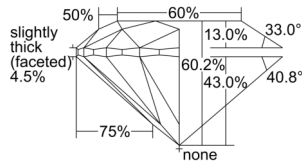

GIA®

FACSIMILE

GIA REPORT 1508280758

Verify this report at GIA.edu

GIA NATURAL DIAMOND DOSSIER®

August 29, 2024
GIA Report Number 1508280758
Shape and Cutting Style ..... Round Brilliant
Measurements ..... 5.08 - 5.11 x 3.07 mm

GRADING RESULTS

Carat Weight ..... 0.50 carat
Color Grade ..... K, Faint Brown
Clarity Grade S11
Cut Grade ..... Excellent

ADDITIONAL GRADING INFORMATION

Polish ..... Excellent
Symmetry ..... Excellent
Fluorescence ..... Medium Blue
Clarity Characteristics ..... Crystal, Cloud
Inscription(s): GIA 1508280758

PROPORTIONS

Profile to actual proportions