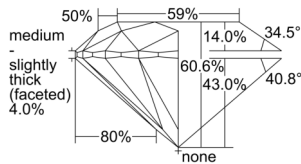

GIA®

FACSIMILE

GIA REPORT 1508281624

Verify this report at GIA.edu

GIA NATURAL DIAMOND DOSSIER®

August 28, 2024
GIA Report Number 1508281624
Shape and Cutting Style ..... Round Brilliant
Measurements ..... 5.17 - 5.20 x 3.14 mm

GRADING RESULTS

Carat Weight ..... 0.52 carat
Color Grade I
Clarity Grade VS2
Cut Grade ..... Excellent

ADDITIONAL GRADING INFORMATION

Polish ..... Excellent
Symmetry ..... Excellent
Fluorescence ..... None
Clarity Characteristics ..... Crystal
Inscription(s): GIA 1508281624

PROPORTIONS

Profile to actual proportions

GRADING SCALES

GIA COLOR SCALE	GIA CLARITY SCALE	GIA CUT SCALE	
D	FLAWLESS	EXCELLENT	
E	INTERNALLY FLAWLESS		
F		VVS₁	VERY GOOD
G	VVS₂		
H	VS₁	GOOD	
I	VS₂		
J	SI₁	FAIR	
K	SI₂		
L	I₁	POOR	
M	I₂		
N	I₃		
O			
P			
Q			
R			
S			
T			
U			
V			
W			
X			
Y			
Z