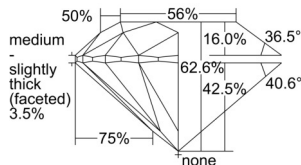

GIA®

FACSIMILE

GIA REPORT 1508286303

Verify this report at GIA.edu

GIA NATURAL DIAMOND DOSSIER®

August 26, 2024
GIA Report Number 1508286303
Shape and Cutting Style ..... Round Brilliant
Measurements ..... 4.83 - 4.85 x 3.03 mm

GRADING RESULTS

Carat Weight ..... 0.44 carat
Color Grade ..... G
Clarity Grade VS1
Cut Grade ..... Excellent

ADDITIONAL GRADING INFORMATION

Polish ..... Excellent
Symmetry ..... Excellent
Fluorescence ..... None
Clarity Characteristics ..... Needle, Cloud
Inscription(s): GIA 1508286303

PROPORTIONS

Profile to actual proportions

GRADING SCALES

GIA COLOR SCALE	GIA CLARITY SCALE	GIA CUT SCALE
D	FLAWLESS	EXCELLENT
E	INTERNALLY FLAWLESS	
F	VVS₁	VERY GOOD
G		
H	VS₁	GOOD
I		
J	VS₂	FAIR
K		
L	SI₁	POOR
M		
N	I₁	
O		
P	I₂	
Q		
R	I₃	
S		
T		
U		
V		
W		
X		
Y		
Z