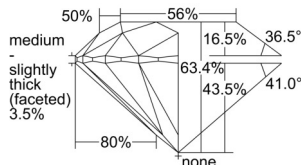

GIA®

FACSIMILE

GIA REPORT 1508286985

Verify this report at GIA.edu

GIA NATURAL DIAMOND DOSSIER®

August 27, 2024
GIA Report Number 1508286985
Shape and Cutting Style ..... Round Brilliant
Measurements ..... 5.35 - 5.40 x 3.41 mm

GRADING RESULTS

Carat Weight ..... 0.61 carat
Color Grade ..... F
Clarity Grade VS1
Cut Grade ..... Excellent

ADDITIONAL GRADING INFORMATION

Polish ..... Excellent
Symmetry ..... Excellent
Fluorescence ..... None
Clarity Characteristics ..... Cavity
Inscription(s): GIA 1508286985

PROPORTIONS

Profile to actual proportions