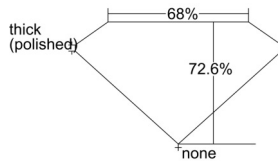

GIA®

FACSIMILE

GIA REPORT 1508289504

Verify this report at GIA.edu

GIA NATURAL DIAMOND DOSSIER®

August 28, 2024
GIA Report Number 1508289504
Shape and Cutting Style ..... Square Modified Brilliant
Measurements ..... 4.64 x 4.56 x 3.32 mm

GRADING RESULTS

Carat Weight ..... 0.62 carat
Color Grade ..... E
Clarity Grade VVS2

ADDITIONAL GRADING INFORMATION

Polish ..... Excellent
Symmetry ..... Excellent
Fluorescence ..... None
Clarity Characteristics ..... Cloud, Pinpoint
Inscription(s): GIA 1508289504

PROPORTIONS

Profile not to actual proportions

GRADING SCALES

GIA COLOR SCALE		GIA CLARITY SCALE			
COLORLESS	D	VERY VERY SLIGHTLY INCLUDED	FLAWLESS		
	E		INTERNALLY FLAWLESS		
	F	VERY SLIGHTLY INCLUDED	VVS₁		
	G		VVS₂		
	H		VS₁		
	NEAR COLORLESS	I	SLIGHTLY INCLUDED	VS₂	
		J		SI₁	
		FAINT	K	INCLUDED	SI₂
			L		I₁
			M		I₂
VERT LIGHT	N	INCLUDED	I₃		
	O				
	P				
	Q				
	R				
	S				
	T				
LIGHT	U				
	V				
	W				
	X				
Y					
Z