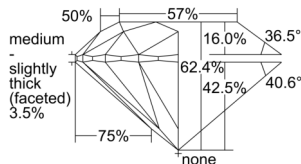

GIA®

FACSIMILE

GIA REPORT 1508295654

Verify this report at GIA.edu

GIA NATURAL DIAMOND DOSSIER®

August 28, 2024
GIA Report Number 1508295654
Shape and Cutting Style ..... Round Brilliant
Measurements ..... 5.35 - 5.39 x 3.35 mm

GRADING RESULTS

Carat Weight ..... 0.60 carat
Color Grade ..... D
Clarity Grade S11
Cut Grade ..... Excellent

ADDITIONAL GRADING INFORMATION

Polish ..... Excellent
Symmetry ..... Excellent
Fluorescence ..... None
Clarity Characteristics..... Crystal, Cloud, Feather
Inscription(s): GIA 1508295654

PROPORTIONS

Profile to actual proportions

GRADING SCALES

GIA COLOR SCALE	GIA CLARITY SCALE	GIA CUT SCALE	
D	FLAWLESS	EXCELLENT	
E	INTERNALLY FLAWLESS		
F		VVS₁	VERY GOOD
G	VVS₂		
H	VS₁	GOOD	
I	VS₂		
J	S1₁	FAIR	
K	S1₂		
L	I₁	POOR	
M	I₂		
N	I₃		
O			
P			
Q			
R			
S			
T			
U			
V			
W			
X			
Y			
Z