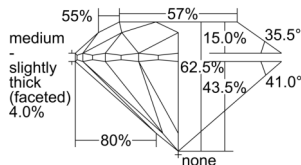

GIA®

FACSIMILE

GIA REPORT 1508302223

Verify this report at GIA.edu

GIA NATURAL DIAMOND DOSSIER®

August 28, 2024
GIA Report Number 1508302223
Shape and Cutting Style ..... Round Brilliant
Measurements ..... 4.69 - 4.73 x 2.95 mm

GRADING RESULTS

Carat Weight ..... 0.40 carat
Color Grade ..... K
Clarity Grade VS1
Cut Grade ..... Excellent

ADDITIONAL GRADING INFORMATION

Polish ..... Excellent
Symmetry ..... Very Good
Fluorescence ..... Faint
Clarity Characteristics..... Crystal, Pinpoint
Inscription(s): GIA 1508302223

PROPORTIONS

Profile to actual proportions

GRADING SCALES

GIA COLOR SCALE	GIA CLARITY SCALE	GIA CUT SCALE	
COLOURLESS D	FLAWLESS	EXCELLENT	
E	INTERNALLY FLAWLESS		
F		VVS₁	VERY GOOD
G	VVS₂		
H	VS₁	GOOD	
I	VS₂		
J	SI₁	FAIR	
K	SI₂		
L	I₁	POOR	
M	I₂		
N	I₃		
O			
P			
Q			
R			
S			
T			
U			
V			
W			
X			
Y			
Z