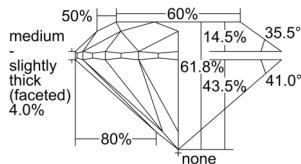

GIA®

FACSIMILE

GIA REPORT 1508315447

Verify this report at GIA.edu

GIA NATURAL DIAMOND DOSSIER®

August 30, 2024
GIA Report Number 1508315447
Shape and Cutting Style ..... Round Brilliant
Measurements ..... 4.49 - 4.51 x 2.78 mm

GRADING RESULTS

Carat Weight ..... 0.35 carat
Color Grade ..... G
Clarity Grade VS1
Cut Grade ..... Excellent

ADDITIONAL GRADING INFORMATION

Polish ..... Excellent
Symmetry ..... Excellent
Fluorescence ..... None
Clarity Characteristics ..... Cloud, Crystal, Pinpoint
Inspection(s): GIA 1508315447

PROPORTIONS

Profile to actual proportions

GRADING SCALES

GIA COLOR SCALE	GIA CLARITY SCALE	GIA CUT SCALE	
COLOURLESS D	FLAWLESS	EXCELLENT	
E	INTERNALLY FLAWLESS		
F		VERY VERY SLIGHTLY INCLUDED	VERY GOOD
G	VVS₁		
H	VVS₂		
I	VS₁		GOOD
J	VS₂		
K	SLIGHTLY INCLUDED	FAIR	
L			SI₁
M	SI₂	POOR	
N	INCLUDED		
O			I₁
P		I₂	
Q	I₃		
R			
S			
T			
U			
V			
W			
X			
Y			
Z