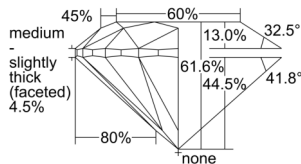

GIA®

FACSIMILE

GIA REPORT 1508321632

Verify this report at GIA.edu

GIA NATURAL DIAMOND DOSSIER®

August 30, 2024
GIA Report Number 1508321632
Shape and Cutting Style ..... Round Brilliant
Measurements ..... 4.30 - 4.33 x 2.66 mm

GRADING RESULTS

Carat Weight ..... 0.30 carat
Color Grade ..... F
Clarity Grade VS1
Cut Grade ..... Excellent

ADDITIONAL GRADING INFORMATION

Polish ..... Excellent
Symmetry ..... Excellent
Fluorescence ..... None
Clarity Characteristics..... Cloud, Crystal, Feather, Needle
Inspection(s): GIA 1508321632

PROPORTIONS

Profile to actual proportions