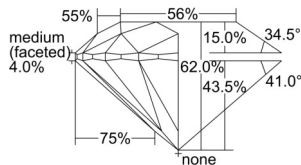

GIA®

FACSIMILE

GIA REPORT 1508322384

Verify this report at GIA.edu

GIA NATURAL DIAMOND DOSSIER®

August 30, 2024
GIA Report Number 1508322384
Shape and Cutting Style ..... Round Brilliant
Measurements ..... 4.27 - 4.30 x 2.66 mm

GRADING RESULTS

Carat Weight ..... 0.30 carat
Color Grade ..... F
Clarity Grade S11
Cut Grade ..... Excellent

ADDITIONAL GRADING INFORMATION

Polish ..... Excellent
Symmetry ..... Excellent
Fluorescence ..... None
Clarity Characteristics ..... Crystal, Cloud
Inscription(s): GIA 1508322384

PROPORTIONS

Profile to actual proportions

GRADING SCALES

GIA COLOR SCALE	GIA CLARITY SCALE	GIA CUT SCALE	
D	FLAWLESS	EXCELLENT	
E	INTERNALLY FLAWLESS		
F		VVS₁	VERY GOOD
G	VVS₂		
H	VS₁	GOOD	
I	VS₂		
J	S1₁	FAIR	
K	S1₂		
L	I₁	POOR	
M	I₂		
N	I₃		
O			
P			
Q			
R			
S			
T			
U			
V			
W			
X			
Y			
Z