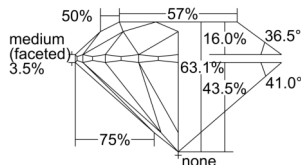

GIA®

FACSIMILE

GIA REPORT 1508324161

Verify this report at GIA.edu

GIA NATURAL DIAMOND DOSSIER®

September 02, 2024
GIA Report Number 1508324161
Shape and Cutting Style ..... Round Brilliant
Measurements ..... 5.09 - 5.13 x 3.22 mm

GRADING RESULTS

Carat Weight ..... 0.52 carat
Color Grade ..... K
Clarity Grade VS2
Cut Grade ..... Excellent

ADDITIONAL GRADING INFORMATION

Polish ..... Excellent
Symmetry ..... Excellent
Fluorescence ..... None
Clarity Characteristics ..... Cloud
Inscription(s): GIA 1508324161

PROPORTIONS

Profile to actual proportions

GRADING SCALES

GIA COLOR SCALE

COLORED	D
	E
	F
	G
	H
	I
	J
NEAR COLORLESS	K
	L
	M
	N
	O
	P
	R
	S
	T
	U
	V
	W
	X
	Y
LIGHT	Z

GIA CLARITY SCALE

FLAWLESS	VERY VERY SLIGHTLY INCLUDED	VS₁	VS₂	VS₁	VS₂	SI₁	SI₂	I₁	I₂	I₃		
											FLAWLESS	INTERNALLY FLAWLESS

GIA CUT SCALE

EXCELLENT
VERY GOOD
GOOD
FAIR
POOR