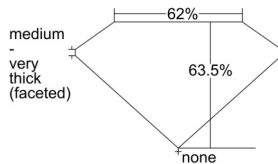

GIA®

FACSIMILE

GIA REPORT 1508327186

Verify this report at GIA.edu

GIA NATURAL DIAMOND DOSSIER®

August 30, 2024
GIA Report Number 1508327186
Shape and Cutting Style ..... Oval Brilliant
Measurements ..... 5.81 x 4.32 x 2.74 mm

GRADING RESULTS

Carat Weight ..... 0.45 carat
Color Grade ..... D
Clarity Grade VS1

ADDITIONAL GRADING INFORMATION

Polish ..... Excellent
Symmetry ..... Very Good
Fluorescence ..... Faint
Clarity Characteristics..... Crystal, Cloud, Pinpoint, Needle
Inscription(s): GIA 1508327186

PROPORTIONS

Profile not to actual proportions

GRADING SCALES

GIA COLOR SCALE		GIA CLARITY SCALE			
COLORLESS	D	VERY VERY SLIGHTLY INCLUDED	FLAWLESS		
	E		INTERNALLY FLAWLESS		
	F	VERY SLIGHTLY INCLUDED	VVS₁		
	G		VVS₂		
	H		VS₁		
	NEAR COLORLESS	I	SLIGHTLY INCLUDED	VS₂	
		J		SI₁	
		FAINT	K	INCLUDED	SI₂
			L		I₁
			M		I₂
VERT LIGHT	N	INCLUDED	I₃		
	O				
	P				
	Q				
	R				
LIGHT	S				
	T				
	U				
	V				
	W				
X					
Y					
Z