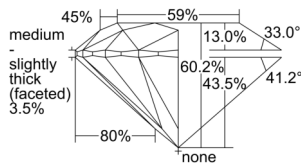

GIA®

FACSIMILE

GIA REPORT 1508328164

Verify this report at GIA.edu

GIA NATURAL DIAMOND DOSSIER®

September 03, 2024
GIA Report Number 1508328164
Shape and Cutting Style ..... Round Brilliant
Measurements ..... 4.41 - 4.43 x 2.66 mm

GRADING RESULTS

Carat Weight ..... 0.31 carat
Color Grade ..... E
Clarity Grade VS2
Cut Grade ..... Excellent

ADDITIONAL GRADING INFORMATION

Polish ..... Excellent
Symmetry ..... Excellent
Fluorescence ..... None
Clarity Characteristics ..... Cloud
Inscription(s): GIA 1508328164

PROPORTIONS

Profile to actual proportions

GRADING SCALES

GIA COLOR SCALE	GIA CLARITY SCALE	GIA CUT SCALE	
D	FLAWLESS	EXCELLENT	
E	INTERNALLY FLAWLESS		
F		VVS₁	VERY GOOD
G	VVS₂		
H	VS₁	GOOD	
I	VS₂		
J	SI₁	FAIR	
K	SI₂		
L	I₁	POOR	
M			I₂
N	I₃		
O			
P			
Q			
R			
S			
T			
U			
V			
W			
X			
Y			
Z