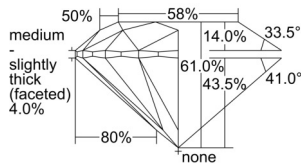

GIA®

FACSIMILE

GIA REPORT 1508328834

Verify this report at GIA.edu

GIA NATURAL DIAMOND DOSSIER®

September 02, 2024
GIA Report Number 1508328834
Shape and Cutting Style ..... Round Brilliant
Measurements ..... 4.76 - 4.79 x 2.91 mm

GRADING RESULTS

Carat Weight ..... 0.40 carat
Color Grade ..... E
Clarity Grade VS2
Cut Grade ..... Excellent

ADDITIONAL GRADING INFORMATION

Polish ..... Excellent
Symmetry ..... Excellent
Fluorescence ..... None
Clarity Characteristics ..... Crystal, Feather
Inscription(s): GIA 1508328834

PROPORTIONS

Profile to actual proportions

GRADING SCALES

GIA COLOR SCALE	GIA CLARITY SCALE	GIA CUT SCALE	
D	FLAWLESS	EXCELLENT	
E	INTERNALLY FLAWLESS		
F		VVS₁	VERY GOOD
G	VVS₂		
H	VS₁	GOOD	
I	VS₂		
J	SI₁	FAIR	
K	SI₂		
L	I₁	POOR	
M			
N			
O	I₂		
P			
Q	I₃		
R			
S			
T			
U			
V			
W			
X			
Y			
Z