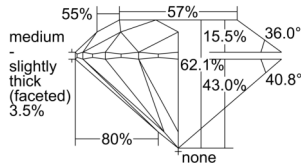

GIA®

FACSIMILE

GIA REPORT 1508328968

Verify this report at GIA.edu

GIA NATURAL DIAMOND DOSSIER®

September 02, 2024
GIA Report Number 1508328968
Shape and Cutting Style ..... Round Brilliant
Measurements ..... 4.69 - 4.72 x 2.93 mm

GRADING RESULTS

Carat Weight ..... 0.40 carat
Color Grade ..... E
Clarity Grade S11
Cut Grade ..... Excellent

ADDITIONAL GRADING INFORMATION

Polish ..... Excellent
Symmetry ..... Excellent
Fluorescence ..... None
Clarity Characteristics ..... Cloud, Crystal, Feather
Inscription(s): GIA 1508328968

PROPORTIONS

Profile to actual proportions

GRADING SCALES

GIA COLOR SCALE	GIA CLARITY SCALE	GIA CUT SCALE	
D	FLAWLESS	EXCELLENT	
E	INTERNALLY FLAWLESS		
F		VVS₁	VERY GOOD
G	VVS₂		
H	VS₁	GOOD	
I	VS₂		
J	S1₁	FAIR	
K	S1₂		
L	I₁	POOR	
M	I₂		
N	I₃		
O			
P			
Q			
R			
S			
T			
U			
V			
W			
X			
Y			
Z