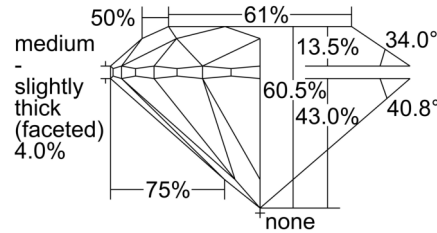

GIA NATURAL DIAMOND GRADING REPORT

September 03, 2024  
 GIA Report Number ..... 1508330864  
 Shape and Cutting Style ..... Round Brilliant  
 Measurements ..... 7.19 - 7.23 x 4.37 mm

GRADING RESULTS

Carat Weight ..... 1.42 carat  
 Color Grade ..... I  
 Clarity Grade ..... VVS2  
 Cut Grade ..... Excellent

PROPORTIONS

Profile to actual proportions

CLARITY CHARACTERISTICS

KEY TO SYMBOLS\*

-  Cloud
-  Pinpoint
-  Needle
-  Feather

\* Red symbols denote internal characteristics (inclusions). Green or black symbols denote external characteristics (blemishes). Diagram is an approximate representation of the diamond, and symbols shown indicate type, position, and approximate size of clarity characteristics. All clarity characteristics may not be shown. Details of finish are not shown.