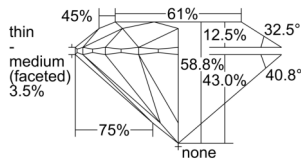

GIA®

FACSIMILE

GIA REPORT 1508330869

Verify this report at GIA.edu

GIA NATURAL DIAMOND DOSSIER®

September 02, 2024
GIA Report Number 1508330869
Shape and Cutting Style ..... Round Brilliant
Measurements ..... 4.81 - 4.84 x 2.83 mm

GRADING RESULTS

Carat Weight ..... 0.40 carat
Color Grade ..... K
Clarity Grade VS1
Cut Grade ..... Excellent

ADDITIONAL GRADING INFORMATION

Polish ..... Excellent
Symmetry ..... Excellent
Fluorescence ..... None
Clarity Characteristics..... Crystal, Cloud, Needle, Pinpoint
Inscription(s): GIA 1508330869

PROPORTIONS

Profile to actual proportions

GRADING SCALES

GIA COLOR SCALE	GIA CLARITY SCALE	GIA CUT SCALE	
D	FLAWLESS	EXCELLENT	
E	INTERNALLY FLAWLESS		
F		VVS₁	VERY GOOD
G	VVS₂		
H	VS₁	GOOD	
I	VS₂		
J	SI₁	FAIR	
K	SI₂		
L	I₁	POOR	
M	I₂		
N	I₃		
O			
P			
Q			
R			
S			
T			
U			
V			
W			
X			
Y			
Z