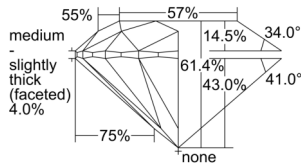

GIA®

FACSIMILE

GIA REPORT 1508334771

Verify this report at GIA.edu

GIA NATURAL DIAMOND DOSSIER®

September 03, 2024
GIA Report Number 1508334771
Shape and Cutting Style ..... Round Brilliant
Measurements ..... 5.20 - 5.23 x 3.20 mm

GRADING RESULTS

Carat Weight ..... 0.53 carat
Color Grade ..... J
Clarity Grade VVS2
Cut Grade ..... Excellent

ADDITIONAL GRADING INFORMATION

Polish ..... Excellent
Symmetry ..... Excellent
Fluorescence ..... None
Clarity Characteristics ..... Pinpoint
Inscription(s): GIA 1508334771

PROPORTIONS

Profile to actual proportions

GRADING SCALES

GIA COLOR SCALE	GIA CLARITY SCALE	GIA CUT SCALE	
D	FLAWLESS	EXCELLENT	
E	INTERNALLY FLAWLESS		
F		VVS₁	VERY GOOD
G	VVS₂		
H	VS₁	GOOD	
I	VS₂		
J	SI₁	FAIR	
K	SI₂		
L	I₁	POOR	
M	I₂		
N	I₃		
O			
P			
Q			
R			
S			
T			
U			
V			
W			
X			
Y			
Z