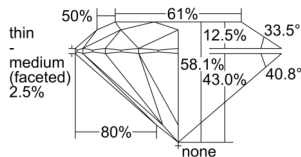

GIA®

FACSIMILE

GIA REPORT 1508335347

Verify this report at GIA.edu

GIA NATURAL DIAMOND DOSSIER®

September 02, 2024
GIA Report Number 1508335347
Shape and Cutting Style ..... Round Brilliant
Measurements ..... 5.23 - 5.27 x 3.05 mm

GRADING RESULTS

Carat Weight ..... 0.50 carat
Color Grade ..... F
Clarity Grade VS1
Cut Grade ..... Excellent

ADDITIONAL GRADING INFORMATION

Polish ..... Excellent
Symmetry ..... Excellent
Fluorescence ..... None
Clarity Characteristics..... Crystal, Feather, Pinpoint
Inscription(s): GIA 1508335347

PROPORTIONS

Profile to actual proportions

GRADING SCALES

GIA COLOR SCALE	GIA CLARITY SCALE	GIA CUT SCALE	
D	FLAWLESS	EXCELLENT	
E	INTERNALLY FLAWLESS		
F		VVS₁	VERY GOOD
G	VVS₂		
H	VS₁	GOOD	
I	VS₂		
J	SI₁	FAIR	
K	SI₂		
L	I₁	POOR	
M			
N			
O	I₂		
P			
Q			
R	I₃		
S			
T			
U			
V			
W			
X			
Y			
Z