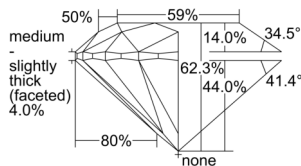

GIA®

FACSIMILE

GIA REPORT 1508335808

Verify this report at GIA.edu

GIA NATURAL DIAMOND DOSSIER®

September 03, 2024
GIA Report Number 1508335808
Shape and Cutting Style ..... Round Brilliant
Measurements ..... 5.23 - 5.25 x 3.27 mm

GRADING RESULTS

Carat Weight ..... 0.55 carat
Color Grade L
Clarity Grade VS1
Cut Grade ..... Excellent

ADDITIONAL GRADING INFORMATION

Polish ..... Excellent
Symmetry ..... Excellent
Fluorescence ..... Faint
Clarity Characteristics ..... Feather, Cloud, Pinpoint
Inscription(s): GIA 1508335808

PROPORTIONS

Profile to actual proportions

GRADING SCALES

GIA COLOR SCALE	GIA CLARITY SCALE	GIA CUT SCALE	
D	FLAWLESS	EXCELLENT	
E	INTERNALLY FLAWLESS		
F		VVS₁	VERY GOOD
G	VVS₂		
H	VS₁	GOOD	
I	VS₂		
J	SI₁	FAIR	
K	SI₂		
L	I₁	POOR	
M	I₂		
N	I₃		
O			
P			
Q			
R			
S			
T			
U			
V			
W			
X			
Y			
Z