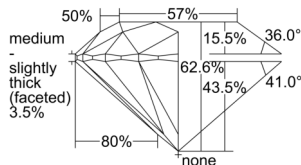

GIA®

FACSIMILE

GIA REPORT 1508339942

Verify this report at GIA.edu

GIA NATURAL DIAMOND DOSSIER®

September 03, 2024
GIA Report Number 1508339942
Shape and Cutting Style ..... Round Brilliant
Measurements ..... 4.68 - 4.72 x 2.94 mm

GRADING RESULTS

Carat Weight ..... 0.40 carat
Color Grade ..... G
Clarity Grade VS1
Cut Grade ..... Excellent

ADDITIONAL GRADING INFORMATION

Polish ..... Excellent
Symmetry ..... Excellent
Fluorescence ..... Medium Blue
Clarity Characteristics..... Crystal, Cloud, Pinpoint
Inscription(s): GIA 1508339942

PROPORTIONS

Profile to actual proportions

GRADING SCALES

GIA COLOR SCALE	GIA CLARITY SCALE	GIA CUT SCALE	
D	FLAWLESS	EXCELLENT	
E	INTERNALLY FLAWLESS		
F		VVS₁	VERY GOOD
G	VVS₂		
H	VS₁	GOOD	
I	VS₂		
J	SI₁	FAIR	
K	SI₂		
L	I₁	POOR	
M			
N			
O	I₂		
P			
Q	I₃		
R			
S			
T			
U			
V			
W			
X			
Y			
Z