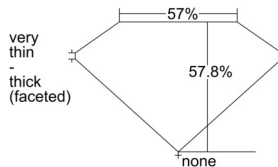

GIA®

FACSIMILE

GIA REPORT 1508340998

Verify this report at GIA.edu

GIA NATURAL DIAMOND DOSSIER®

September 03, 2024
GIA Report Number 1508340998
Shape and Cutting Style ..... Heart Brilliant
Measurements ..... 4.98 x 5.49 x 3.17 mm

GRADING RESULTS

Carat Weight ..... 0.50 carat
Color Grade ..... F
Clarity Grade VS2

ADDITIONAL GRADING INFORMATION

Polish ..... Excellent
Symmetry ..... Excellent
Fluorescence ..... None
Clarity Characteristics.. Feather, Cloud, Crystal, Indented Natural
Inscription(s): GIA 1508340998

PROPORTIONS

Profile not to actual proportions

GRADING SCALES

GIA COLOR SCALE		GIA CLARITY SCALE		
NEAR COLORLESS	D	VERY VERY SLIGHTLY INCLUDED	FLAWLESS	
	E		INTERNALLY FLAWLESS	
	F	VERY SLIGHTLY INCLUDED	VS₁	
	G		VS₂	
	H		VS₁	
	FAINT	I	SLIGHTLY INCLUDED	VS₂
		J		SI₁
		K	INCLUDED	SI₂
		L		I₁
		M		I₂
VERY LIGHT	N	INCLUDED	I₃	
	O			
	P			
	Q			
LIGHT	R			
	S			
	T			
	U			
	V			
	W			
	X			
	Y			
	Z