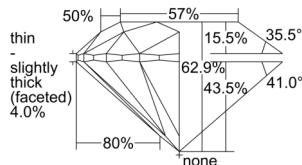

GIA®

FACSIMILE

GIA REPORT

1508341164

Verify this report at GIA.edu

GIA NATURAL DIAMOND DOSSIER®

September 03, 2024
GIA Report Number 1508341164
Shape and Cutting Style ..... Round Brilliant
Measurements ..... 5.12 - 5.16 x 3.23 mm

GRADING RESULTS

Carat Weight ..... 0.53 carat
Color Grade ..... E
Clarity Grade VS1
Cut Grade ..... Excellent

ADDITIONAL GRADING INFORMATION

Polish ..... Excellent
Symmetry ..... Excellent
Fluorescence ..... Medium Blue
Clarity Characteristics ..... Crystal
Inscription(s): GIA 1508341164

PROPORTIONS

GRADING SCALES

GIA COLOR SCALE	GIA CLARITY SCALE	GIA CUT SCALE	
D	FLAWLESS	EXCELLENT	
E	INTERNALLY FLAWLESS		
F		VVS₁	VERY GOOD
G	VVS₂		
H	VS₁	GOOD	
I	VS₂		
J	SI₁	FAIR	
K	SI₂		
L	I₁	POOR	
M	I₂		
N	I₃		
O			
P			
Q			
R			
S			
T			
U			
V			
W			
X			
Y			
Z