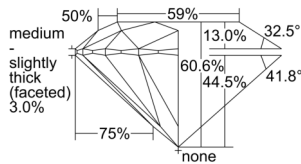

GIA®

FACSIMILE

GIA REPORT 1508342990

Verify this report at GIA.edu

GIA NATURAL DIAMOND DOSSIER®

September 05, 2024
GIA Report Number 1508342990
Shape and Cutting Style ..... Round Brilliant
Measurements ..... 5.54 - 5.59 x 3.38 mm

GRADING RESULTS

Carat Weight ..... 0.63 carat
Color Grade ..... G
Clarity Grade VVS1
Cut Grade ..... Excellent

ADDITIONAL GRADING INFORMATION

Polish ..... Excellent
Symmetry ..... Excellent
Fluorescence ..... None
Clarity Characteristics ..... Pinpoint, Cloud
Inscription(s): GIA 1508342990

PROPORTIONS

Profile to actual proportions

GRADING SCALES

GIA COLOR SCALE		GIA CLARITY SCALE		GIA CUT SCALE		
COLORLESS	D	FLAWLESS	VERY VERY SLIGHTLY INCLUDED	EXCELLENT		
	E					
	F	INTERNALLY FLAWLESS				
	G					
	NEAR COLORLESS	H		VVS₁		VERY GOOD
		I		VVS₂		
	FANT	J		VS₁		GOOD
		K				
	VERY LIGHT	L		VS₂		FAIR
		M				
N		SI₁				
O						
LIGHT		P	SI₂			
		R				
	S	I₁	POOR			
	T					
	U					
	V	I₂				
	W					
	X					
	Y	I₃				
	Z