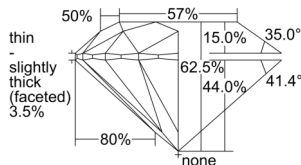

GIA®

FACSIMILE

GIA REPORT 1508345078

Verify this report at [GIA.edu](https://reportcheck.gia.edu)

GIA NATURAL DIAMOND DOSSIER®

September 06, 2024
GIA Report Number 1508345078
Shape and Cutting Style ..... Round Brilliant
Measurements ..... 4.30 - 4.32 x 2.70 mm

GRADING RESULTS

Carat Weight ..... 0.30 carat
Color Grade ..... F
Clarity Grade SI2
Cut Grade ..... Excellent

ADDITIONAL GRADING INFORMATION

Polish ..... Excellent
Symmetry ..... Excellent
Fluorescence ..... None
Clarity Characteristics ..... Cloud
Inscription(s): GIA 1508345078

PROPORTIONS

Profile to actual proportions