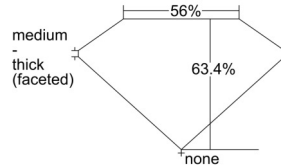

GIA®

FACSIMILE

GIA REPORT 1508345576

Verify this report at GIA.edu

GIA NATURAL DIAMOND DOSSIER®

September 05, 2024
GIA Report Number 1508345576
Shape and Cutting Style ..... Marquise Brilliant
Measurements ..... 8.65 x 4.12 x 2.62 mm

GRADING RESULTS

Carat Weight ..... 0.52 carat
Color Grade ..... D
Clarity Grade ..... Internally Flawless

ADDITIONAL GRADING INFORMATION

Polish ..... Excellent
Symmetry ..... Very Good
Fluorescence ..... None
Clarity Characteristics ..... Minor Details of Polish
Inscription(s): GIA 1508345576

PROPORTIONS

Profile not to actual proportions

GRADING SCALES

GIA COLOR SCALE		GIA CLARITY SCALE				
COLORLESS	D	VERY VERY SLIGHTLY INCLUDED	FLAWLESS			
	E		INTERNALLY FLAWLESS			
	F		VVS₁			
	NEAR COLORLESS	G	VERY SLIGHTLY INCLUDED	VVS₂		
		H		VS₁		
		FANT	I	SLIGHTLY INCLUDED	VS₂	
			J		SI₁	
			LIGHT	K	INCLUDED	SI₂
	L	I₁				
	M	I₂				
N	NOT GRADED	I₃				
O						
P						
Q						
R						
S						
T						
U						
V						
W						
X						
Y						
Z