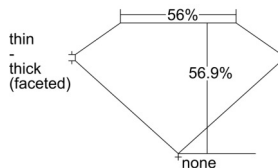

GIA®

FACSIMILE

GIA REPORT 1508346581

Verify this report at GIA.edu

GIA NATURAL DIAMOND DOSSIER®

September 05, 2024
GIA Report Number 1508346581
Shape and Cutting Style ..... Heart Brilliant
Measurements ..... 4.78 x 5.61 x 3.19 mm

GRADING RESULTS

Carat Weight ..... 0.48 carat
Color Grade ..... D
Clarity Grade VVS2

ADDITIONAL GRADING INFORMATION

Polish ..... Excellent
Symmetry ..... Very Good
Fluorescence ..... None
Clarity Characteristics ..... Crystal, Pinpoint
Inscription(s): GIA 1508346581

PROPORTIONS

Profile not to actual proportions

GRADING SCALES

GIA COLOR SCALE		GIA CLARITY SCALE	
COLORLESS	D	VERY VERY SLIGHTLY INCLUDED	FLAWLESS
	E		INTERNALLY FLAWLESS
	F		VVS₁
	G		VVS₂
	H		VS₁
	I		VS₂
	J		SI₁
	K		SI₂
	L		I₁
	M		I₂
NEAR COLORLESS	N	SLIGHTLY INCLUDED	I₃
	O		
	P		
	Q		
FAINT	R		
	S		
	T		
	U		
VERT LIGHT	V		
	W		
	X		
	Y		
LIGHT	Z