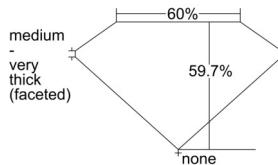

GIA®

FACSIMILE

GIA REPORT 1508347553

Verify this report at GIA.edu

GIA NATURAL DIAMOND DOSSIER®

September 04, 2024
GIA Report Number 1508347553
Shape and Cutting Style ..... Heart Brilliant
Measurements ..... 5.33 x 6.05 x 3.61 mm

GRADING RESULTS

Carat Weight ..... 0.70 carat
Color Grade ..... F
Clarity Grade VS2

ADDITIONAL GRADING INFORMATION

Polish ..... Excellent
Symmetry ..... Excellent
Fluorescence ..... Faint
Clarity Characteristics..... Feather, Crystal, Indented Natural
Inscription(s): GIA 1508347553

PROPORTIONS

Profile not to actual proportions

GRADING SCALES

GIA COLOR SCALE		GIA CLARITY SCALE			
COLORLESS	D	VERY VERY SLIGHTLY INCLUDED	FLAWLESS		
	E		INTERNALLY FLAWLESS		
	F	VERY SLIGHTLY INCLUDED	VVS₁		
	G		VVS₂		
	H		VS₁		
	NEAR COLORLESS	I	SLIGHTLY INCLUDED	VS₂	
		J		SI₁	
		FAINT	K	INCLUDED	SI₂
			L		I₁
			M		I₂
VERT LIGHT	N		INCLUDED	I₃	
	O				
	P				
	Q				
	R				
LIGHT	S				
	T				
	U				
	V				
	W				
X					
Y					
Z