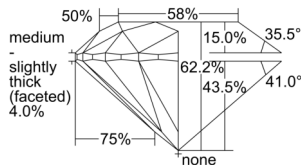

GIA®

FACSIMILE

GIA REPORT 1508349834

Verify this report at GIA.edu

GIA NATURAL DIAMOND DOSSIER®

September 04, 2024
GIA Report Number 1508349834
Shape and Cutting Style ..... Round Brilliant
Measurements ..... 4.30 - 4.32 x 2.68 mm

GRADING RESULTS

Carat Weight ..... 0.31 carat
Color Grade ..... E
Clarity Grade VS1
Cut Grade ..... Excellent

ADDITIONAL GRADING INFORMATION

Polish ..... Excellent
Symmetry ..... Excellent
Fluorescence ..... None
Clarity Characteristics ..... Cloud, Needle, Pinpoint
Inspection(s): GIA 1508349834

PROPORTIONS

Profile to actual proportions

GRADING SCALES

GIA COLOR SCALE	GIA CLARITY SCALE	GIA CUT SCALE	
D	FLAWLESS	EXCELLENT	
E	INTERNALLY FLAWLESS		
F		VVS₁	VERY GOOD
G	VVS₂		
H	VS₁	GOOD	
I	VS₂		
J	SI₁	FAIR	
K	SI₂		
L	I₁	POOR	
M			
N			
O	I₂		
P			
Q			
R	I₃		
S			
T			
U			
V			
W			
X			
Y			
Z